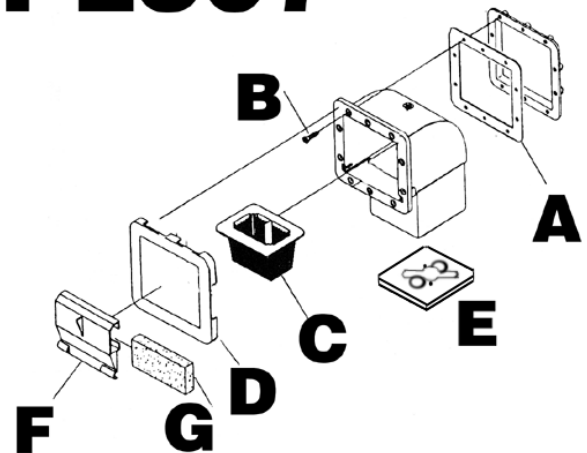

Skimmers and Parts Hayward, American, GG, Waterway, Hydro-Air

<u>Part Number</u>	<u>Description</u>	<u>System</u>
PL504	Hayward Skimmer Complete	SS,DS
PL504A	Hayward Skimmer Gasket	SS,DS
PL504B	Hayward Skimmer Hardware (1 set)	SS,DS
PL504C	Hayward Skimmer, PVC Face"	SS,DS
PL504D	Hayward Skimmer, Chrome Deco	SS,DS
PL504E	Hayward Skimmer Basket	SS,DS
PL506	G & G Strip Skimmer Complete	SS, Poly new
PL506A	Strip Skimmer Face Plate	SS, Poly new
PL506B	Strip Skimmer Wall Flange	SS, Poly new
PL506C	Strip Skimmer Nut	SS, Poly new
PL506D	Strip Skimmer Gasket	SS, Poly new
PL506E	Strip Skimmer Screw	SS, Poly new
PL506G	Strip Skimmer Complete-G/G Grey	SS,DS
PL506AG	Strip Skimmer Faceplate-Grey	SS,DS
PL506BG	Strip Skimmer Wall Flange-Grey	SS,DS
PL506CG	Strip Skimmer Nut - Grey	SS,DS
PL506DG	Strip Skimmer Gasket	SS,DS
PL506EG	Strip Skimmer Hardware	SS,DS
PL507	Waterway Skimmer Complete - Grey	SS,DS
PL507A	Waterway Skimmer Gasket - Grey	SS,DS
PL507B	Waterway Skimmer Hardware (1 set)	SS,DS
PL507C	Waterway Skimmer Basket - Grey	SS,DS
PL507D	Waterway Skimmer PVC Face - Grey	SS,DS
PL507E	Waterway Skimmer Plate-Flow	SS,DS
PL507F	Waterway Skimmer Weir Door - Grey	SS,DS
PL507G	Waterway Skimmer Weir Foam Block	SS,DS
PL710	American Strip Skim Comp.-B495Grey	SS,DS
PL710A	Skimmer Plate	SS,DS
PL710B	Skimmer Small Plug	SS,DS
PL710C	Skimmer Large Plug	SS,DS
PL710D	Skimmer Hardware (1 set)	SS,DS
PL710E	Skimmer Wall Flange	SS,DS
PL710F	Skimmer Gasket	SS,DS
PL710G	Skimmer Securing Plate	SS,DS
PL710H	Skimmer Nut	SS,DS

PL504

PL506

PL710 American Strip Skimmer

PL507