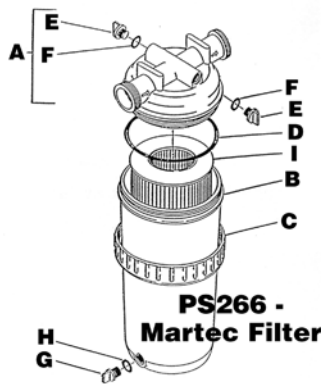

<u>Part Number</u>	<u>Description</u>	<u>System</u>
PS266	Martec Filter	MPS
PS266A	Martec Head Assembly w/by-pass valve	MPS
PS266B	Martec Canister	MPS
PS266C	Martec Canister Lock Ring	MPS
PS266D	Martec Canister O-Ring	MPS
PS266E	1/2" Head Assembly Bleed Valve	MPS
PS266F	1/2" Head Assembly Bleed Valve O-Ring	MPS
PS266G	1/4" Head Assembly Bleed Valve	MPS
PS266H	1/4" Head Assembly Bleed Valve O-Ring	MPS
PS266I	Martec Filter Element	MPS

Filter Parts, Martec