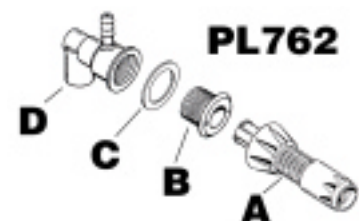

<u>Part Number</u>	<u>Description</u>	<u>System</u>
PL746	Butterfly Jet Complete - 2 Way	SS,DS
PL746A1	Butterfly Jet Barrel Escutcheon	SS,DS
PL746A2	Butterfly Jet Eyeball	SS,DS
PL746A3	Butterfly Jet Eyeball Retainer Ring	SS,DS
PL746B2	2 Port Butterfly Jet Body	SS,DS
PL746B3	3 Port Butterfly Jet Body	SS,DS
PL746C	Butterfly Jet Wall Fitting	SS,DS
PL746E	Butterfly Jet Rubber Gasket	SS,DS
PL746F	Butterfly Jet Diverter Nozzle	SS,DS
PL746G	Butterfly Jet Diverter o-ring	SS,DS
PL746H	Butterfly Jet Diverter Lockring	SS,DS
PL747	Butterfly Jet Complete - 3 Way	SS,DS
PL751	Duo Rotating Jet Complete	SS,DS - 1997-2000
PL751A	Duo Rotating Jet Barrel	"
PL751B	Duo Rotating Jet Body w/Elbow	"
PL751C	Duo Rotating Jet Wall Fitting	"
PL751D	Duo Rotating Jet Grill	"
PL751E	Duo Rotating Gasket	"
PL752	Duo Straight (New) Complete	SS,DS - 2001
PL752A	Duo Straight (New) Face	SS,DS - 2001
PL755	Micro Magna Jet Complete	SS,DS - 1997-2000
PL755A1	Micro Magna Jet Barrel Escutcheon	"
PL755A2	Micro Magna Jet Eyeball	"
PL755A3	Micro Magna Jet Eyeball Retainer Ring	"
PL755B	Micro Magna Jet Body w/Wtr.&Air Bar.	"
PL755INT	Micro Magna Jet Body For INT Jet only	"
PL755C	Micro Magna Jet Wall Fitting	"
PL755D	Micro Magna Jet Friction Gasket	"
PL755E	Micro Jet/Air Control Rubber Gasket	"
PL755F	Micro Magna 2 part Body	SS,DS - 2001
PL755G	Micro Magna 2 part Body Wall Flange	"
PL755H	Micro Magna Wall Flange Nut	"
PL757	Hydro Air Ozone Jet Complete	SS,DS
PL757A	Ozone Jet Body w/ Barb	SS,DS
PL757B	Ozone Jet Wall Fitting	SS,DS
PL757C	Duo/Ozone Friction Gasket	SS,DS
PL757D	Duo/Ozone Rubber Gasket	SS,DS
PL758	VSR Jet Complete	SS,DS
PL758A	VSR Jet Barrel Only	SS,DS
PL758B	VSR Jet Body	SS,DS
PL758C	VSR Jet Adjustable Ring	SS,DS
PL758D	VSR Jet Nut	SS,DS
PL758E	VSR Jet Gasket	SS,DS
PL759	Tsunami Jet Complete	2001-2002
PL759A	Tsunami Jet Barrel only	2001-2002
PL759B	Tsunami Jet Body w/ Nut	2001-2002
PL759C	Tsunami Jet Gasket	2001-2002
PL762	Flexible Neck Jet Complete	SS,DS
PL762A	Flexible Neck Jet Barrell Assy	SS,DS
PL762B	Flexible Neck Jet Wall Flange	SS,DS
PL762C	Flexible Neck Jet Gasket	SS,DS
PL762D	Flexible Neck Jet Body	SS,DS