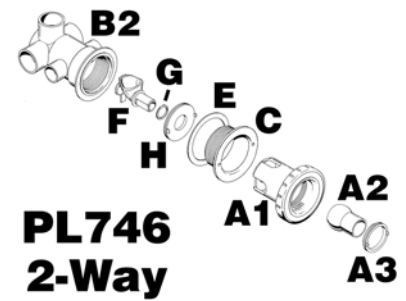

<u>Part Number</u>	<u>Description</u>	<u>System</u>
PL746	Butterfly Jet Complete - 2 Way	SS,DS
PL746A1	Butterfly Jet Barrel Escutcheon	SS,DS
PL746A2	Butterfly Jet Eyeball	SS,DS
PL746A3	Butterfly Jet Eyeball Retainer Ring	SS,DS
PL746B2	2 Port Butterfly Jet Body	SS,DS
PL746B3	3 Port Butterfly Jet Body	SS,DS
PL746C	Butterfly Jet Wall Fitting	SS,DS
PL746E	Butterfly Jet Rubber Gasket	SS,DS
PL746F	Butterfly Jet Diverter Nozzle	SS,DS
PL746G	Butterfly Jet Diverter o-ring	SS,DS
PL746H	Butterfly Jet Diverter Lockring	SS,DS
PL747	Butterfly Jet Complete - 3 Way	SS,DS
PL751	Duo Rotating Jet Complete	SS,DS - 1997-2000
PL751A	Duo Rotating Jet Barrel	"
PL751B	Duo Rotating Jet Body w/Elbow	"
PL751C	Duo Rotating Jet Wall Fitting	"
PL751D	Duo Rotating Jet Grill	"
PL751E	Duo Rotating Gasket	"
PL752	Duo Straight (New) Complete	SS,DS - 2001
PL752A	Duo Straight (New) Face	SS,DS - 2001
PL755	Micro Magna Jet Complete	SS,DS - 1997-2000
PL755A1	Micro Magna Jet Barrel Escutcheon	"
PL755A2	Micro Magna Jet Eyeball	"
PL755A3	Micro Magna Jet Eyeball Retainer Ring	"
PL755B	Micro Magna Jet Body w/Wtr.&Air Bar.	"
PL755INT	Micro Magna Jet Body For INT Jet only	"
PL755C	Micro Magna Jet Wall Fitting	"
PL755D	Micro Magna Jet Friction Gasket	"
PL755E	Micro Jet/Air Control Rubber Gasket	"
PL755F	Micro Magna 2 part Body	SS,DS - 2001
PL755G	Micro Magna 2 part Body Wall Flange	"
PL755H	Micro Magna Wall Flange Nut	"
PL757	Hydro Air Ozone Jet Complete	SS,DS
PL757A	Ozone Jet Body w/ Barb	SS,DS
PL757B	Ozone Jet Wall Fitting	SS,DS
PL757C	Duo/Ozone Friction Gasket	SS,DS
PL757D	Duo/Ozone Rubber Gasket	SS,DS
PL758	VSR Jet Complete	SS,DS
PL758A	VSR Jet Barrel Only	SS,DS
PL758B	VSR Jet Body	SS,DS
PL758C	VSR Jet Adjustable Ring	SS,DS
PL758D	VSR Jet Nut	SS,DS
PL758E	VSR Jet Gasket	SS,DS
PL759	Tsunami Jet Complete	2001-2002
PL759A	Tsunami Jet Barrel only	2001-2002
PL759B	Tsunami Jet Body w/ Nut	2001-2002
PL759C	Tsunami Jet Gasket	2001-2002
PL762	Flexible Neck Jet Complete	SS,DS
PL762A	Flexible Neck Jet Barrell Assy	SS,DS
PL762B	Flexible Neck Jet Wall Flange	SS,DS
PL762C	Flexible Neck Jet Gasket	SS,DS
PL762D	Flexible Neck Jet Body	SS,DS