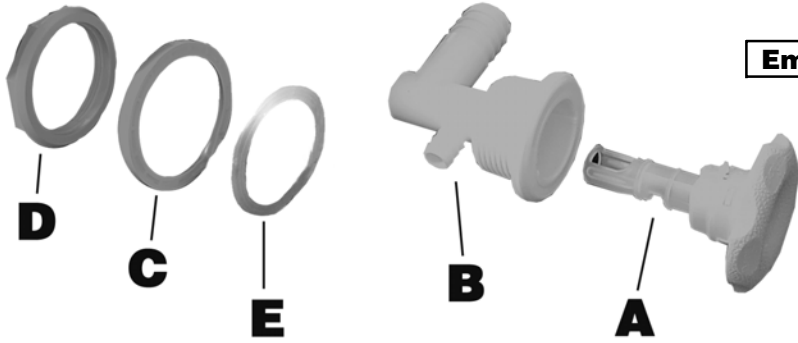

PL851

PL851	Euro Cyclone Jet Complete	SS,DS
PL851A	Euro Cyclone Jet Barrel	SS,DS
PL851B	Euro Cyclone Jet Body	SS,DS
PL851C	Euro Cyclone Jet Wall thickness comp.	SS,DS
PL851D	Euro Cyclone Jet Nut	SS,DS
PL851E	Euro Cyclone Jet Gasket	SS,DS