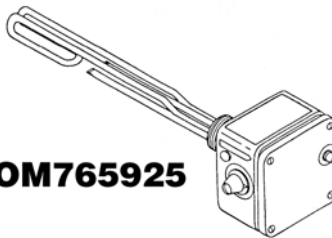

OM765925

OMPILOT

PS30080