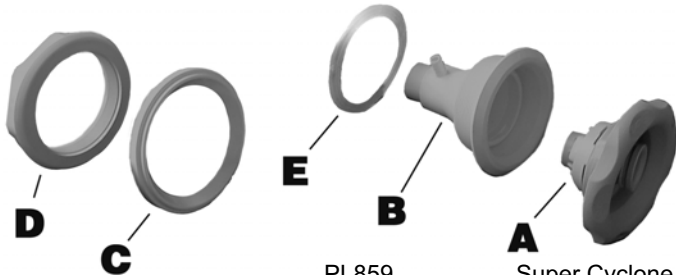

PL858

PL858	Adj. Swirl Cyclone Jet Complete	SS,DS
PL858A	Adj. Swirl Cyclone Jet Barrel	SS,DS
PL858B	Adj. Swirl Cyclone Jet Body	SS,DS
PL858C	Adj. Swirl Cyclone Jet Wall thickness comp.	SS,DS
PL858D	Adj. Swirl Cyclone Jet Nut	SS,DS
PL858E	Adj. Swirl Cyclone Jet Gasket	SS,DS