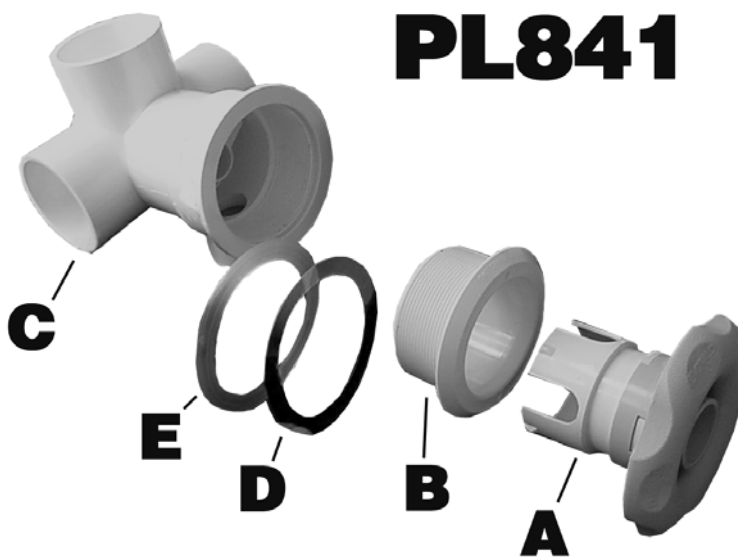

PL841

PL841	3-way Turbo Jet Complete	SS,DS
PL841A	3-way Turbo Jet Barrel	SS,DS
PL841B	3-way Turbo Jet Wall Flange	SS,DS
PL841C	3-way Turbo Jet Body	SS,DS
PL841D	3-way Turbo Jet Gasket	SS,DS
PL841E	3-way Turbo Jet Friction Gasket	SS,DS