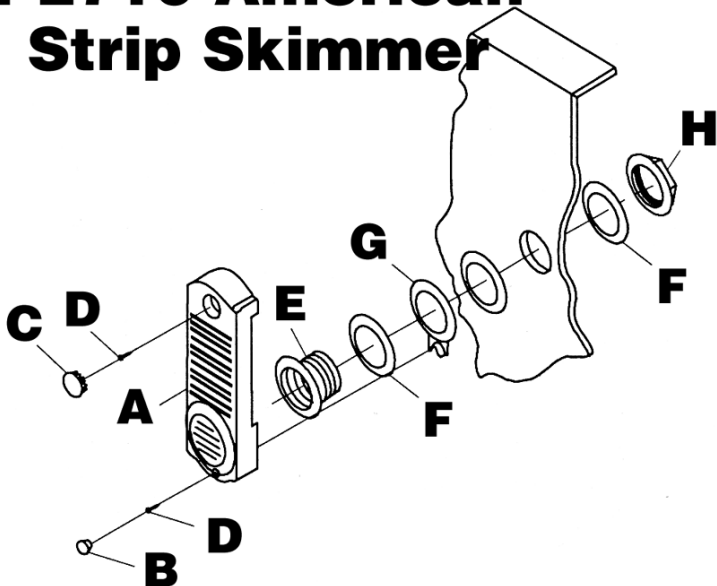

PL710 American Strip Skimmer