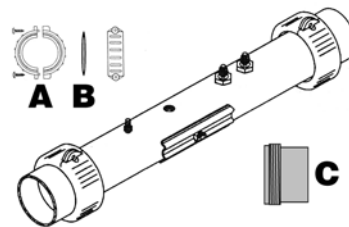

PS300 - Heater

PS300	Heater, Complete - ES Systems 1 1/2" Union	All ES & MPS
PS300A	Black Split Union 1 1/2"	All ES,MPS &SS-0
PS300B	Gasket for Split Union	All ES,MPS &SS-0
PS300C	1 1/2" Male w/o O-Ring	All ES,MPS &SS-0
PS300D	1 1/2" Saturn O-Ring	All ES,MPS &SS-0