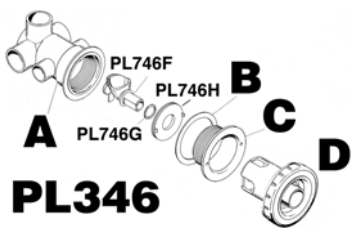

PL345	I.N.T. Jet Complete (White)	SS,DS
PL345A	I.N.T. Jet Barrel Only	SS,DS
PL345B	I.N.T. Jet Wall Flange	SS,DS
PL345C	I.N.T. Jet Body Only	SS,DS
PL345D	I.N.T. Jet Friction Gasket	SS,DS
PL345E	I.N.T. Jet Rubber Gasket	SS,DS