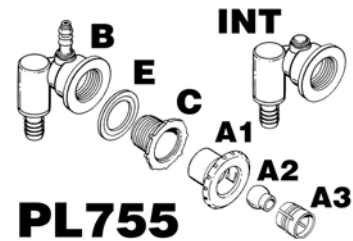

<u>Part Number</u>	<u>Description</u>	<u>System</u>
PL746	Butterfly Jet Complete - 2 Way	SS,DS
PL746A1	Butterfly Jet Barrel Escutcheon	SS,DS
PL746A2	Butterfly Jet Eyeball	SS,DS
PL746A3	Butterfly Jet Eyeball Retainer Ring	SS,DS
PL746B2	2 Port Butterfly Jet Body	SS,DS
PL746B3	3 Port Butterfly Jet Body	SS,DS
PL746C	Butterfly Jet Wall Fitting	SS,DS
PL746E	Butterfly Jet Rubber Gasket	SS,DS
PL746F	Butterfly Jet Diverter Nozzle	SS,DS
PL746G	Butterfly Jet Diverter o-ring	SS,DS
PL746H	Butterfly Jet Diverter Lockring	SS,DS
PL747	Butterfly Jet Complete - 3 Way	SS,DS
PL751	Duo Rotating Jet Complete	SS,DS - 1997-2000
PL751A	Duo Rotating Jet Barrel	"
PL751B	Duo Rotating Jet Body w/Elbow	"
PL751C	Duo Rotating Jet Wall Fitting	"
PL751D	Duo Rotating Jet Grill	"
PL751E	Duo Rotating Gasket	"
PL752	Duo Straight (New) Complete	SS,DS - 2001
PL752A	Duo Straight (New) Face	SS,DS - 2001
PL755	Micro Magna Jet Complete	SS,DS - 1997-2000
PL755A1	Micro Magna Jet Barrel Escutcheon	"
PL755A2	Micro Magna Jet Eyeball	"
PL755A3	Micro Magna Jet Eyeball Retainer Ring	"
PL755B	Micro Magna Jet Body w/Wtr.&Air Bar.	"
PL755INT	Micro Magna Jet Body For INT Jet only	"
PL755C	Micro Magna Jet Wall Fitting	"
PL755D	Micro Magna Jet Friction Gasket	"
PL755E	Micro Jet/Air Control Rubber Gasket	"
PL755F	Micro Magna 2 part Body	SS,DS - 2001
PL755G	Micro Magna 2 part Body Wall Flange	"
PL755H	Micro Magna Wall Flange Nut	"
PL757	Hydro Air Ozone Jet Complete	SS,DS
PL757A	Ozone Jet Body w/ Barb	SS,DS
PL757B	Ozone Jet Wall Fitting	SS,DS
PL757C	Duo/Ozone Friction Gasket	SS,DS
PL757D	Duo/Ozone Rubber Gasket	SS,DS
PL758	VSR Jet Complete	SS,DS
PL758A	VSR Jet Barrel Only	SS,DS
PL758B	VSR Jet Body	SS,DS
PL758C	VSR Jet Adjustable Ring	SS,DS
PL758D	VSR Jet Nut	SS,DS
PL758E	VSR Jet Gasket	SS,DS
PL759	Tsunami Jet Complete	2001-2002
PL759A	Tsunami Jet Barrel only	2001-2002
PL759B	Tsunami Jet Body w/ Nut	2001-2002
PL759C	Tsunami Jet Gasket	2001-2002
PL762	Flexible Neck Jet Complete	SS,DS
PL762A	Flexible Neck Jet Barrell Assy	SS,DS
PL762B	Flexible Neck Jet Wall Flange	SS,DS
PL762C	Flexible Neck Jet Gasket	SS,DS
PL762D	Flexible Neck Jet Body	SS,DS