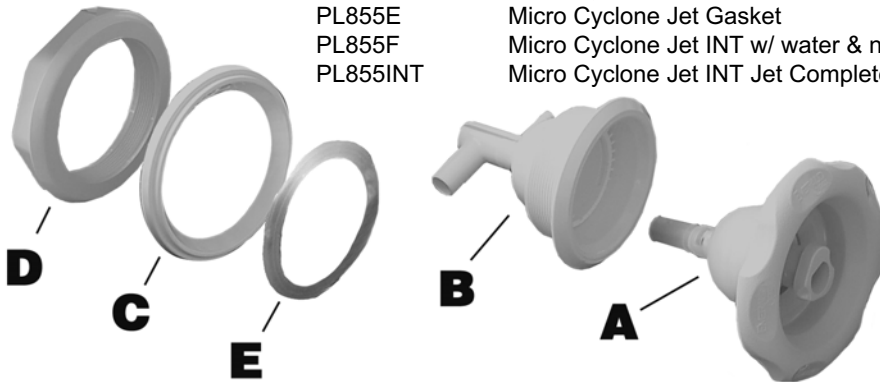

PL855

PL855	Micro Cyclone Jet Complete	SS,DS
PL855A	Micro Cyclone Jet Barrel	SS,DS
PL855B	Micro Cyclone Jet Body w/ water & air barbs	SS,DS
PL855C	Micro Cyclone Jet Wall thickness comp.	SS,DS
PL855D	Micro Cyclone Jet Nut	SS,DS
PL855E	Micro Cyclone Jet Gasket	SS,DS
PL855F	Micro Cyclone Jet INT w/ water & no air	SS,DS
PL855INT	Micro Cyclone Jet INT Jet Complete	SS,DS