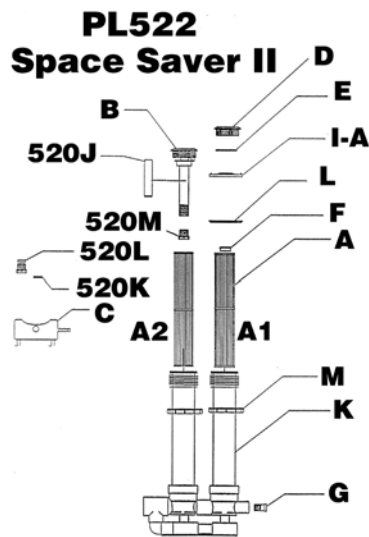

Part Number	Description	System
PL522	Complete Filter (Dual)	ES,SS,DS
PL522A	Filter Elements (set of 2)	ES,SS,DS
PL522A-1	Filter Element (Hi-Flow) Small Hole	ES,SS,DS
PL522A-2	Filter Element (Chloro) Large Hole	ES,SS,DS
PL522B	Chemical Dispenser	ES,SS,DS
PL522C	Cap Wrench	ES,SS,DS
PL522D	Cap (top)	ES,SS,DS
PL522E	Cap O-Ring Top	ES,SS,DS
PL522F	Cartridge Plug	ES,SS,DS
PL522G	1/2" Threaded Plug	ES,SS,DS
PL522H	Flange Screw	ES,SS,DS
PL522I	Flange, w/Screw holes	ES,SS,DS
PL522I-A	Flange - No Screw holes	ES,SS,DS
PL522J	Filter Graphics	ES,SS,DS
PL522L	O-Ring Gasket Assembly	ES,SS,DS
PL522M	Bottom Flange	ES,SS,DS
PL522N	Filter Cap Cover - Grey	ES,SS,DS
PL520J	Inner Chamber	ES,SS,DS
PL520K	O-Ring, Check Valve	ES,SS,DS
PL520L	Screen, Check Valve	ES,SS,DS
PL520M	Check Valve Assembly (complete)	ES,SS,DS
PL520M-1	Nature2 Bushing Holder	ES,SS,DS

PL510-ABC

Heater Parts

Part Number	Description	System
PL510-ABC	Aqua Flo Union 1 1/2" Female	All ES & MPS