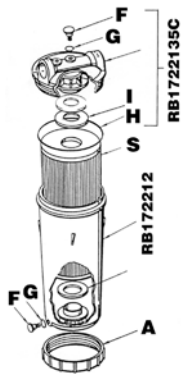

Filter Parts, Rainbow (Poly Paks)

Part Number	Description	System
PL520A	Lock Ring	Poly Paks
PL520F	Drain and Vent Valve (RB172224)	Poly Paks
PL520G	O-Ring Drain/Vent Valve (RB172221)	Poly Paks
PL520H	O-Ring Cartridge Housing (RB172223)	Poly Paks
PL520I	Gasket, Cartridge (RB172222)	Poly Paks
PL520S	Cartridge Element, Rainbow	Poly Paks
RB172212	Cartridge Housing	Poly Paks
RB172213SC	Manifold (Lid)	Poly Paks

Filter Parts, Rainbow (Space Saver II)