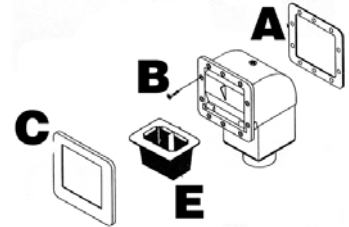

Skimmers and Parts Hayward, American, GG, Waterway, Hydro-Air

<u>Part Number</u>	<u>Description</u>	<u>System</u>
PL504	Hayward Skimmer Complete	SS,DS
PL504A	Hayward Skimmer Gasket	SS,DS
PL504B	Hayward Skimmer Hardware (1 set)	SS,DS
PL504C	Hayward Skimmer, PVC Face"	SS,DS
PL504D	Hayward Skimmer, Chrome Deco	SS,DS
PL504E	Hayward Skimmer Basket	SS,DS
PL506	G & G Strip Skimmer Complete	SS, Poly new
PL506A	Strip Skimmer Face Plate	SS, Poly new
PL506B	Strip Skimmer Wall Flange	SS, Poly new
PL506C	Strip Skimmer Nut	SS, Poly new
PL506D	Strip Skimmer Gasket	SS, Poly new
PL506E	Strip Skimmer Screw	SS, Poly new
PL506G	Strip Skimmer Complete-G/G Grey	SS,DS
PL506AG	Strip Skimmer Faceplate-Grey	SS,DS
PL506BG	Strip Skimmer Wall Flange-Grey	SS,DS
PL506CG	Strip Skimmer Nut - Grey	SS,DS
PL506DG	Strip Skimmer Gasket	SS,DS
PL506EG	Strip Skimmer Hardware	SS,DS
PL507	Waterway Skimmer Complete - Grey	SS,DS
PL507A	Waterway Skimmer Gasket - Grey	SS,DS
PL507B	Waterway Skimmer Hardware (1 set)	SS,DS
PL507C	Waterway Skimmer Basket - Grey	SS,DS
PL507D	Waterway Skimmer PVC Face - Grey	SS,DS
PL507E	Waterway Skimmer Plate-Flow	SS,DS
PL507F	Waterway Skimmer Weir Door - Grey	SS,DS
PL507G	Waterway Skimmer Weir Foam Block	SS,DS
PL710	American Strip Skim Comp.-B495Grey	SS,DS
PL710A	Skimmer Plate	SS,DS
PL710B	Skimmer Small Plug	SS,DS
PL710C	Skimmer Large Plug	SS,DS
PL710D	Skimmer Hardware (1 set)	SS,DS
PL710E	Skimmer Wall Flange	SS,DS
PL710F	Skimmer Gasket	SS,DS
PL710G	Skimmer Securing Plate	SS,DS
PL710H	Skimmer Nut	SS,DS

PL504

PL506

PL710 American Strip Skimmer

PL507