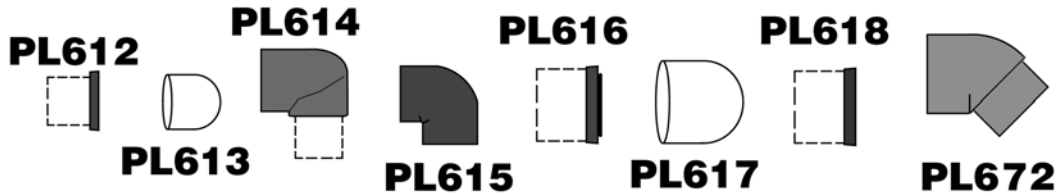

Part Number	Description	System
PL612	Slip Plug 1"	SS,DS
PL613	Slip Cap 1"	SS,DS
PL614	90 Deg. Street Elbow 1"	SS,DS
PL615	90 Deg. Elbow 1"	SS,DS
PL616	Slip Plug 1 1/2"	SS,DS
PL617	Slip Cap 1 1/2"	SS,DS
PL618	Slip Red. Bushing 1 1/2" x 1"	SS,DS
PL672	45° Degree Street Elbow 2"	SS,DS