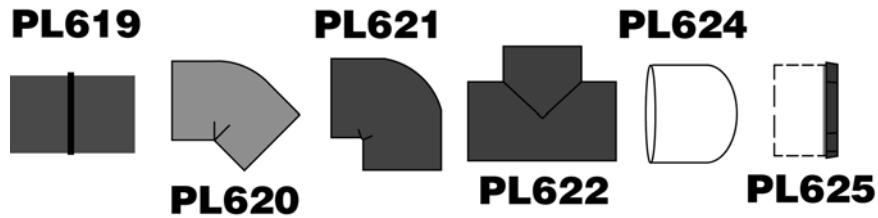

PL619	Coupling Slip, 1 1/2"	SS,DS
PL620	45 Deg. Elbow 1 1/2"	SS,DS
PL621	90 Deg. Street Elbow 1 1/2"	SS,DS
PL622	Slip Tee, 1 1/2"	SS,DS
PL624	Slip Cap 2"	SS,DS
PL626	Slip Red. Bushing 2" x 1"	SS,DS
PL627	Slip Red. Bushing 2" x 1/2"	SS,DS