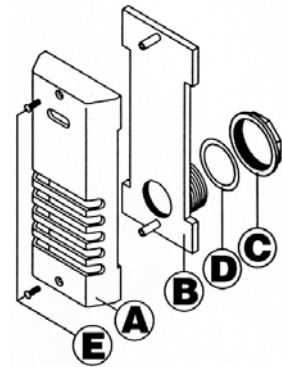

Skimmers and Parts Hayward, American, GG, Waterway, Hydro-Air

<u>Part Number</u>	<u>Description</u>	<u>System</u>
PL504	Hayward Skimmer Complete	SS,DS
PL504A	Hayward Skimmer Gasket	SS,DS
PL504B	Hayward Skimmer Hardware (1 set)	SS,DS
PL504C	Hayward Skimmer, PVC Face"	SS,DS
PL504D	Hayward Skimmer, Chrome Deco	SS,DS
PL504E	Hayward Skimmer Basket	SS,DS
PL506	G & G Strip Skimmer Complete	SS, Poly new
PL506A	Strip Skimmer Face Plate	SS, Poly new
PL506B	Strip Skimmer Wall Flange	SS, Poly new
PL506C	Strip Skimmer Nut	SS, Poly new
PL506D	Strip Skimmer Gasket	SS, Poly new
PL506E	Strip Skimmer Screw	SS, Poly new
PL506G	Strip Skimmer Complete-G/G Grey	SS,DS
PL506AG	Strip Skimmer Faceplate-Grey	SS,DS
PL506BG	Strip Skimmer Wall Flange-Grey	SS,DS
PL506CG	Strip Skimmer Nut - Grey	SS,DS
PL506DG	Strip Skimmer Gasket	SS,DS
PL506EG	Strip Skimmer Hardware	SS,DS
PL507	Waterway Skimmer Complete - Grey	SS,DS
PL507A	Waterway Skimmer Gasket - Grey	SS,DS
PL507B	Waterway Skimmer Hardware (1 set)	SS,DS
PL507C	Waterway Skimmer Basket - Grey	SS,DS
PL507D	Waterway Skimmer PVC Face - Grey	SS,DS
PL507E	Waterway Skimmer Plate-Flow	SS,DS
PL507F	Waterway Skimmer Weir Door - Grey	SS,DS
PL507G	Waterway Skimmer Weir Foam Block	SS,DS
PL710	American Strip Skim Comp.-B495Grey	SS,DS
PL710A	Skimmer Plate	SS,DS
PL710B	Skimmer Small Plug	SS,DS
PL710C	Skimmer Large Plug	SS,DS
PL710D	Skimmer Hardware (1 set)	SS,DS
PL710E	Skimmer Wall Flange	SS,DS
PL710F	Skimmer Gasket	SS,DS
PL710G	Skimmer Securing Plate	SS,DS
PL710H	Skimmer Nut	SS,DS

PL504

PL506

PL710 American Strip Skimmer

PL507