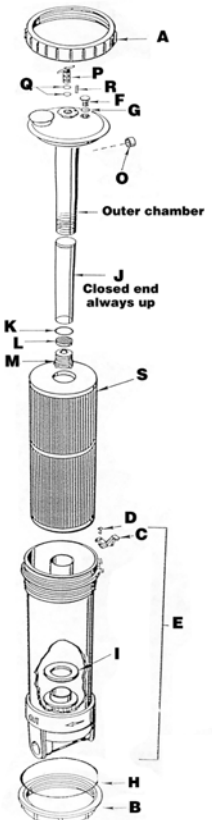

**PL520 Rainbow
Tip-Out Filter**

Electrical Parts, Len Gordon (Poly Paks)

<u>Part Number</u>	<u>Description</u>	<u>System</u>
LG390101	Ground Bus Bar	Poly Paks
LGASFF1002	Relay, 1002 (120V Single)	Poly Paks
LGASFF1004	Relay, 1004 (120V Double:Double)	Poly Paks
LGASFF1042	Relay, 1042 (120V Double)	Poly Paks
LGS87R5A2B1	Relay, 120V (Thermostat)	Poly Paks
LGASFF14ABD1	Relay, 14ABD1 (120V Triple)	Poly Paks
LG410140	Relay, Dust Cover Neutral 120V	Poly Paks
LG875307-1	Switch, Stepper for 1.5 KW	Poly Paks
LG875302-1	Switch, Stepper for 1.5/6 KW	Poly Paks
LG320030	Terminal Strip, 120V	Poly Paks
LG320025	Terminal Strip, 240V White	Poly Paks

Filter Parts, Rainbow

<u>Part Number</u>	<u>Description</u>	<u>System</u>
PL520	Filter, Tip Out	ES
PL520A	Lock Ring	ES
PL520B	Bottom Locking Flange	ES
PL520C	Lock Spring	ES
PL520D	Lock Screw	ES
PL520E	RTL-25T Cartridge Housing Assy.	ES
PL520F	Air Vent Valve	ES
PL520G	O-Ring for Air Vent Valve	ES
PL520H	O-Ring Lid to Housing	ES
PL520I	Gasket, Cartridge	ES
PL520J	Replacement Inner Chamber	ES,SS,DS
PL520K	O-Ring, Check Valve	ES,SS,DS
PL520L	Screen, Check Valve	ES,SS,DS
PL520M	Check Valve Assembly	ES,SS,DS
PL520N	Chlorine-Bromine Dispenser	ES,SS,DS
PL520O	Inlet Screen	ES,SS,DS
PL520P	Control Valve Stem	ES,SS,DS
PL520Q	Control Valve O-Ring	ES,SS,DS
PL520R	Stop Pin	ES,SS,DS
PL520S	Cartridge Element - Rainbow	ES
PL520V	Filter Niche (Complete)	ES
PL575	75 SQ. FT. Filter Complete	SS,DS
PL575E	75 SQ. FT. Cartridge Housing Assy	SS,DS
PL575A	75 SQ. FT. Cartridge Element	SS,DS
PL575N	75 SQ. FT. Cover Lid (Black)	SS,DS
PL520A	Lock Ring	SS,DS
PL520B	Bottom Locking Flange	SS,DS
PL520C	Lock Spring	SS,DS
PL520D	Lock Screw	SS,DS
PL520F	Air Vent Valve	SS,DS
PL520G	O-Ring for Vent Valve	SS,DS
PL520H	O-Ring for Lid Housing	SS,DS
PL520I	Gasket, Cartridge	SS,DS
PL520J	Replacement Inner Chamber	SS,DS
PL520K	O-Ring, Check Valve	SS,DS
PL520L	Screen, Check Valve	SS,DS
PL520M	Check Valve Assy.	SS,DS
PL520N	Chlorine-Bromine Dispenser	SS,DS
PL520O	Inlet Screw	SS,DS
PL520P	Control Valve Stem	SS,DS
PL520Q	Control Valve O-Ring	SS,DS
PL520R	Stop Pin	SS,DS