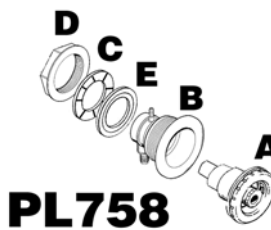

<u>Part Number</u>	<u>Description</u>	<u>System</u>
PL746	Butterfly Jet Complete - 2 Way	SS,DS
PL746A1	Butterfly Jet Barrel Escutcheon	SS,DS
PL746A2	Butterfly Jet Eyeball	SS,DS
PL746A3	Butterfly Jet Eyeball Retainer Ring	SS,DS
PL746B2	2 Port Butterfly Jet Body	SS,DS
PL746B3	3 Port Butterfly Jet Body	SS,DS
PL746C	Butterfly Jet Wall Fitting	SS,DS
PL746E	Butterfly Jet Rubber Gasket	SS,DS
PL746F	Butterfly Jet Diverter Nozzle	SS,DS
PL746G	Butterfly Jet Diverter o-ring	SS,DS
PL746H	Butterfly Jet Diverter Lockring	SS,DS
PL747	Butterfly Jet Complete - 3 Way	SS,DS
PL751	Duo Rotating Jet Complete	SS,DS - 1997-2000
PL751A	Duo Rotating Jet Barrel	"
PL751B	Duo Rotating Jet Body w/Elbow	"
PL751C	Duo Rotating Jet Wall Fitting	"
PL751D	Duo Rotating Jet Grill	"
PL751E	Duo Rotating Gasket	"
PL752	Duo Straight (New) Complete	SS,DS - 2001
PL752A	Duo Straight (New) Face	SS,DS - 2001
PL755	Micro Magna Jet Complete	SS,DS - 1997-2000
PL755A1	Micro Magna Jet Barrel Escutcheon	"
PL755A2	Micro Magna Jet Eyeball	"
PL755A3	Micro Magna Jet Eyeball Retainer Ring	"
PL755B	Micro Magna Jet Body w/Wtr.&Air Bar.	"
PL755INT	Micro Magna Jet Body For INT Jet only	"
PL755C	Micro Magna Jet Wall Fitting	"
PL755D	Micro Magna Jet Friction Gasket	"
PL755E	Micro Jet/Air Control Rubber Gasket	"
PL755F	Micro Magna 2 part Body	SS,DS - 2001
PL755G	Micro Magna 2 part Body Wall Flange	"
PL755H	Micro Magna Wall Flange Nut	"
PL757	Hydro Air Ozone Jet Complete	SS,DS
PL757A	Ozone Jet Body w/ Barb	SS,DS
PL757B	Ozone Jet Wall Fitting	SS,DS
PL757C	Duo/Ozone Friction Gasket	SS,DS
PL757D	Duo/Ozone Rubber Gasket	SS,DS
PL758	VSR Jet Complete	SS,DS
PL758A	VSR Jet Barrel Only	SS,DS
PL758B	VSR Jet Body	SS,DS
PL758C	VSR Jet Adjustable Ring	SS,DS
PL758D	VSR Jet Nut	SS,DS
PL758E	VSR Jet Gasket	SS,DS
PL759	Tsunami Jet Complete	2001-2002
PL759A	Tsunami Jet Barrel only	2001-2002
PL759B	Tsunami Jet Body w/ Nut	2001-2002
PL759C	Tsunami Jet Gasket	2001-2002
PL762	Flexible Neck Jet Complete	SS,DS
PL762A	Flexible Neck Jet Barrell Assy	SS,DS
PL762B	Flexible Neck Jet Wall Flange	SS,DS
PL762C	Flexible Neck Jet Gasket	SS,DS
PL762D	Flexible Neck Jet Body	SS,DS