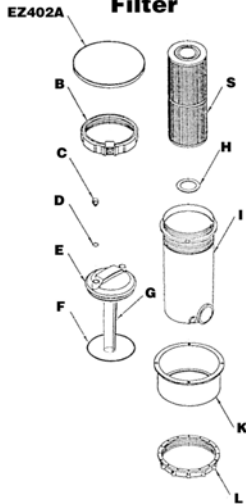

EZ402 Waterway Filter

<u>Part Number</u>	<u>Description</u>	<u>System</u>
EZ402	25 square ft. Top Load Filter	SS0,SS3,Poly
EZ402A	Filter Niche Top	SS0,SS3,Poly
EZ402B	Lock Ring	SS0,SS3,Poly
EZ402C	Air Relief Valve	SS0,SS3,Poly
EZ402D	Air Relief Valve O-Ring	SS0,SS3,Poly
EZ402E	Filter Lid with Feeder Tube	SS0,SS3,Poly
EZ402F	O-Ring for Filter	SS0,SS3,Poly
EZ402H	Filter Space Ring	SS0,SS3,Poly
EZ402I	Filter Body	SS0,SS3,Poly
EZ402K	Filter Niche Body w/Screw	SS0,SS3,Poly
EZ402L	Bottom Locking Nut	SS0,SS3,Poly
EZ402M	O-Ring for Feeder	SS0,SS3,Poly
EZ402N	Snap Ring for Feeder Tube	SS0,SS3,Poly
PL520S	Filter Element	SS0,SS3,Poly

Filter Parts, Waterway