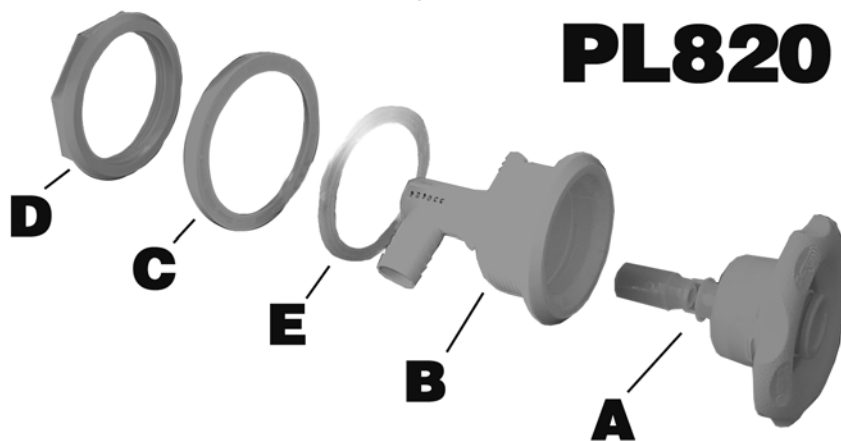

PL820

<u>Part Number</u>	<u>Description</u>	<u>System</u>
PL820	Luxury Cyclone Jet Complete	SS,DS
PL820A	Luxury Cyclone Jet Barrel	SS,DS
PL820B	Luxury Cyclone Jet Body	SS,DS
PL820C	Luxury Cyclone Jet Wall Thickness comp.	SS,DS
PL820D	Luxury Cyclone Jet Nut	SS,DS
PL820E	Luxury Cyclone Jet Gasket	SS,DS