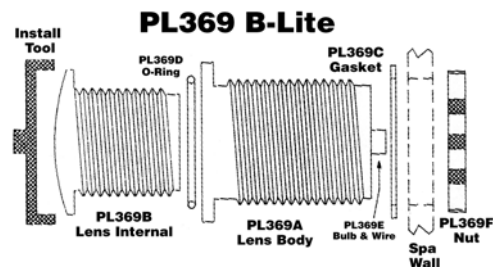

### PL368 Aqua Temp Light

**NOTE:**  
PL368E ... Tool  
& PL368G ... Transformer  
(Not Shown)

PL368	Light w/Cord(AquaTemp)Complete	All
PL368A	Lens (Internal) w/Body	All
PL368B	Wire Assembly	All
PL368C	Gasket	All
PL368D	Red & Blue Lens Cover (set)	All
PL368E	Tool	All
PL368F	Bulb	All
PL368G	Transformer	All
PL368H	Nut	All
PL368I	Bulb Holder Cone	All
PL368J	Spa Light Complete (less transformer)	All
PL368K	Internal O-Ring	All