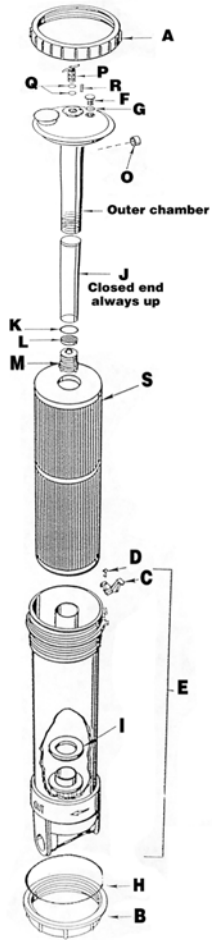

**PL575 Pentair
75 Sq. Ft. Filter**